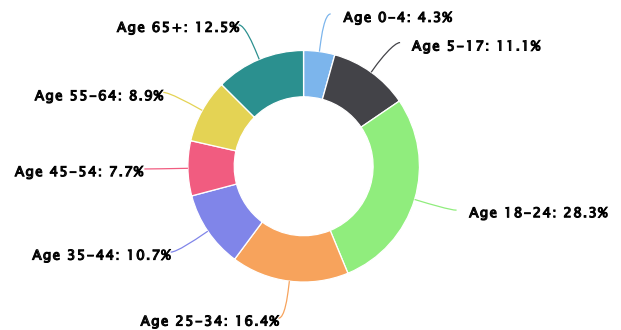

Total Population by Age Groups, Total
Albany County, WY

Excerpt from the 2024 Community Action Partnership Report. To view the full report, click [HERE](#).