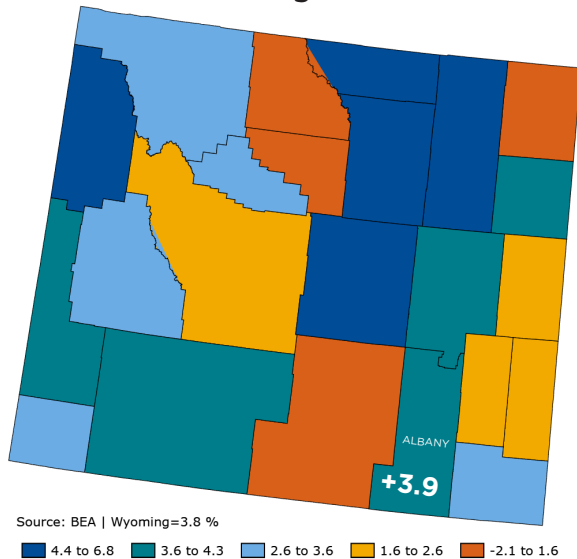

Employment 2021 - 2022, % Change From Preceding Period

Top Needs Identified in CNA:

- BEHAVIORAL HEALTH & SUBSTANCE USE SERVICES
- AWARENESS OF AVAILABLE SERVICES
- EXPANSION OF, OR BETTER ACCESS TO, SERVICES

Living wage calculation from MIT

Prepared for CSBG Board of Directors of Albany County by