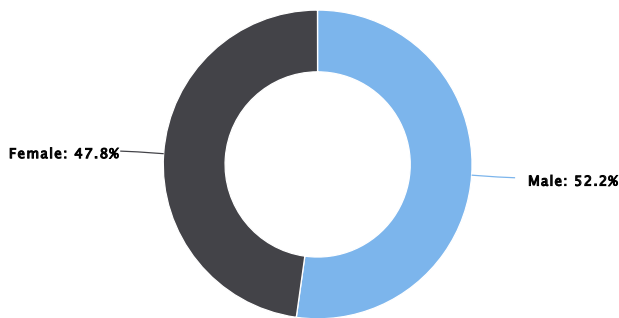

ALBANY COUNTY

Total Population

A total of 37,525 people live in the 4,274.33 square mile report area defined for this assessment according to the U.S. Census Bureau American Community Survey 2018-22 5-year estimates. The population density for this area, estimated at 9 persons per square mile, is less than the national average population density of 94 persons per square mile.

Report Area	Total Population	Total Land Area (Square Miles)	Population Density (Per Square Mile)
Albany County, WY	37,525	4,274.33	9
Wyoming	577,929	97,088.76	6
United States	331,097,593	3,533,269.34	94

Total Population by Gender
Albany County, WY