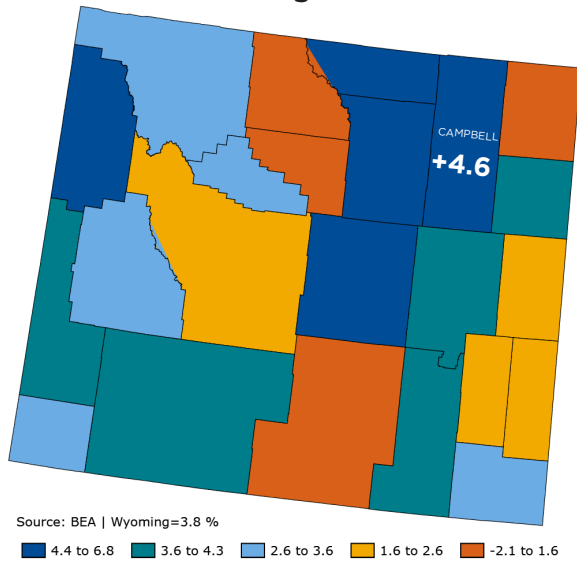

## Total Population

A total of 46,857 people live in the 4,802.07 square mile report area defined for this assessment according to the U.S. Census Bureau American Community Survey 2018-22 5-year estimates. The population density for this area, estimated at 10 persons per square mile, is less than the national average population density of 94 persons per square mile.

Total Population by Gender  
Campbell County, WY

Total Population by Age Groups, Total  
Campbell County, WY

Excerpt from the 2024 Community Action Partnership Report. To view the full report, click [HERE](#).

## Employment 2021 - 2022, % Change From Preceding Period

Top Needs Identified in CNA:

HEALTHCARE

TRANSPORTATION

INFLATION / COST OF GOODS & SERVICES

Living wage calculation  
from MIT