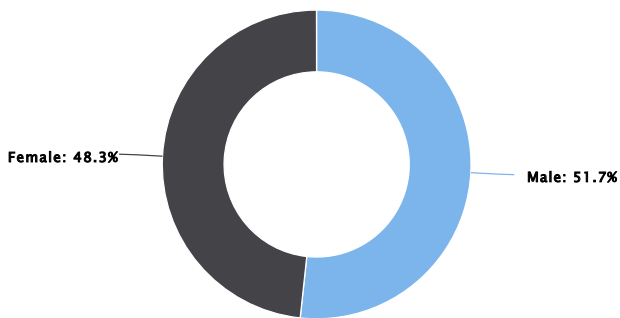

CAMPBELL COUNTY

Total Population

A total of 46,857 people live in the 4,802.07 square mile report area defined for this assessment according to the U.S. Census Bureau American Community Survey 2018-22 5-year estimates. The population density for this area, estimated at 10 persons per square mile, is less than the national average population density of 94 persons per square mile.

Report Area	Total Population	Total Land Area (Square Miles)	Population Density (Per Square Mile)
Campbell County, WY	46,857	4,802.07	10
Wyoming	577,929	97,088.76	6
United States	331,097,593	3,533,269.34	94

Total Population by Gender
Campbell County, WY