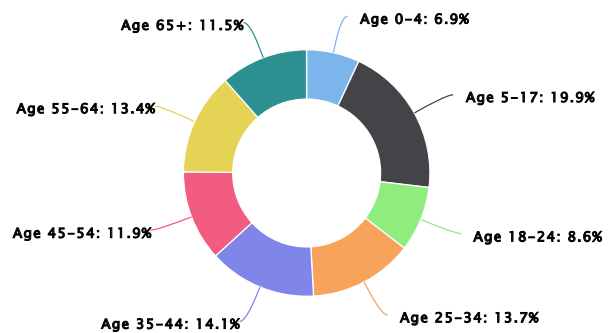

Total Population by Age Groups, Total
Campbell County, WY

Excerpt from the 2024 Community Action Partnership Report. To view the full report, click [HERE](#).