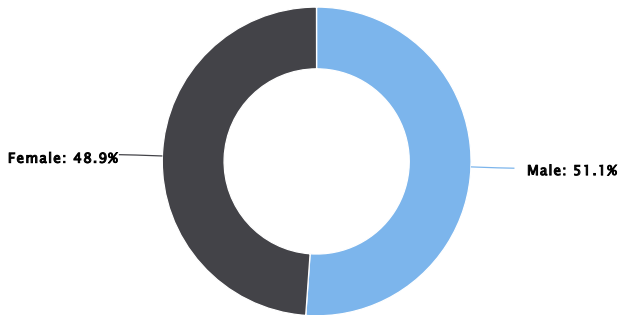

PLATTE COUNTY

Total Population

A total of 8,618 people live in the 2,081.46 square mile report area defined for this assessment according to the U.S. Census Bureau American Community Survey 2018-22 5-year estimates. The population density for this area, estimated at 4 persons per square mile, is less than the national average population density of 94 persons per square mile.

Report Area	Total Population	Total Land Area (Square Miles)	Population Density (Per Square Mile)
Platte County, WY	8,618	2,081.46	4
Wyoming	577,929	97,088.76	6
United States	331,097,593	3,533,269.34	94

Total Population by Gender
Platte County, WY