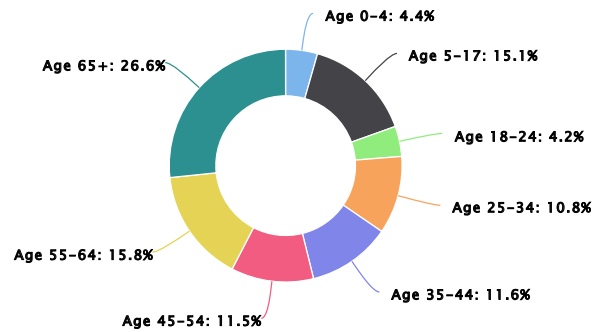

Total Population by Age Groups, Total
Platte County, WY

Excerpt from the 2024 Community Action Partnership Report. To view the full report, click [HERE](#).