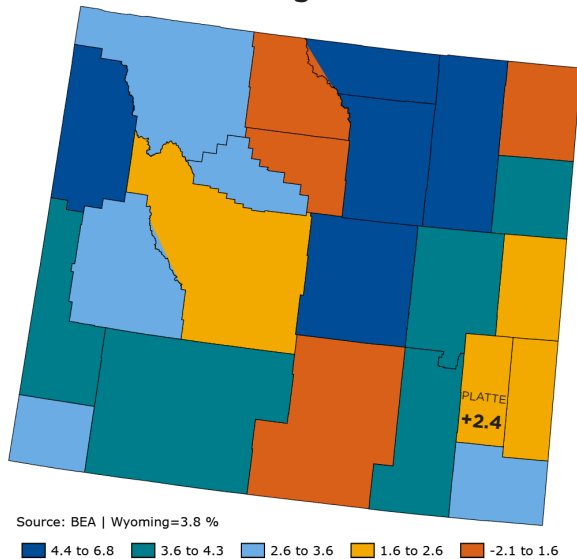

Employment 2021 - 2022, % Change From Preceding Period

Top Needs Identified in CNA:

INCOME AND ASSETS

EMPLOYMENT

HOUSING

Living wage calculation from MIT

Prepared for Project Safe by