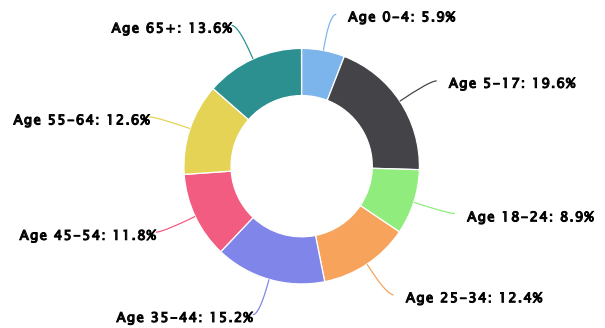

Total Population by Age Groups, Total
Sweetwater County, WY

Excerpt from the 2024 Community Action Partnership Report. To view the full report, click [HERE](#).