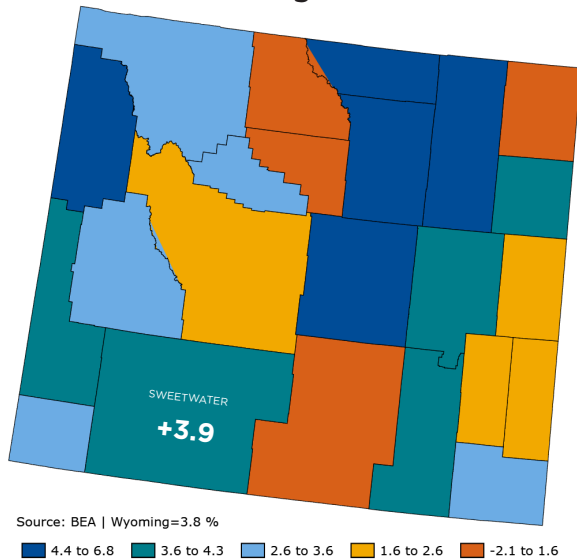

Employment 2021 - 2022, % Change From Preceding Period

Top Needs Identified in CNA:

- COST OF LIVING AND INFLATION
- EMPLOYMENT AND LOW WAGES
- HOUSING

Living wage calculation from MIT