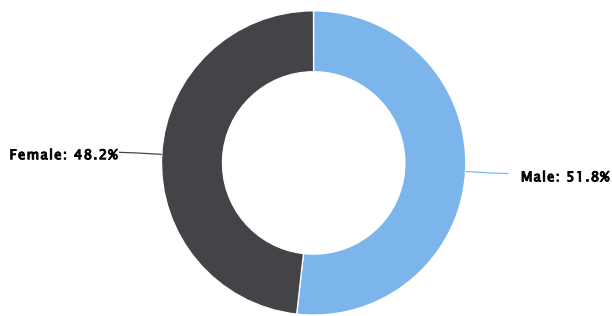

SWEETWATER COUNTY

Total Population

A total of 42,079 people live in the 10,426.98 square mile report area defined for this assessment according to the U.S. Census Bureau American Community Survey 2018-22 5-year estimates. The population density for this area, estimated at 4 persons per square mile, is less than the national average population density of 94 persons per square mile.

Report Area	Total Population	Total Land Area (Square Miles)	Population Density (Per Square Mile)
Sweetwater County, WY	42,079	10,426.98	4
Wyoming	577,929	97,088.76	6
United States	331,097,593	3,533,269.34	94

Total Population by Gender
Sweetwater County, WY